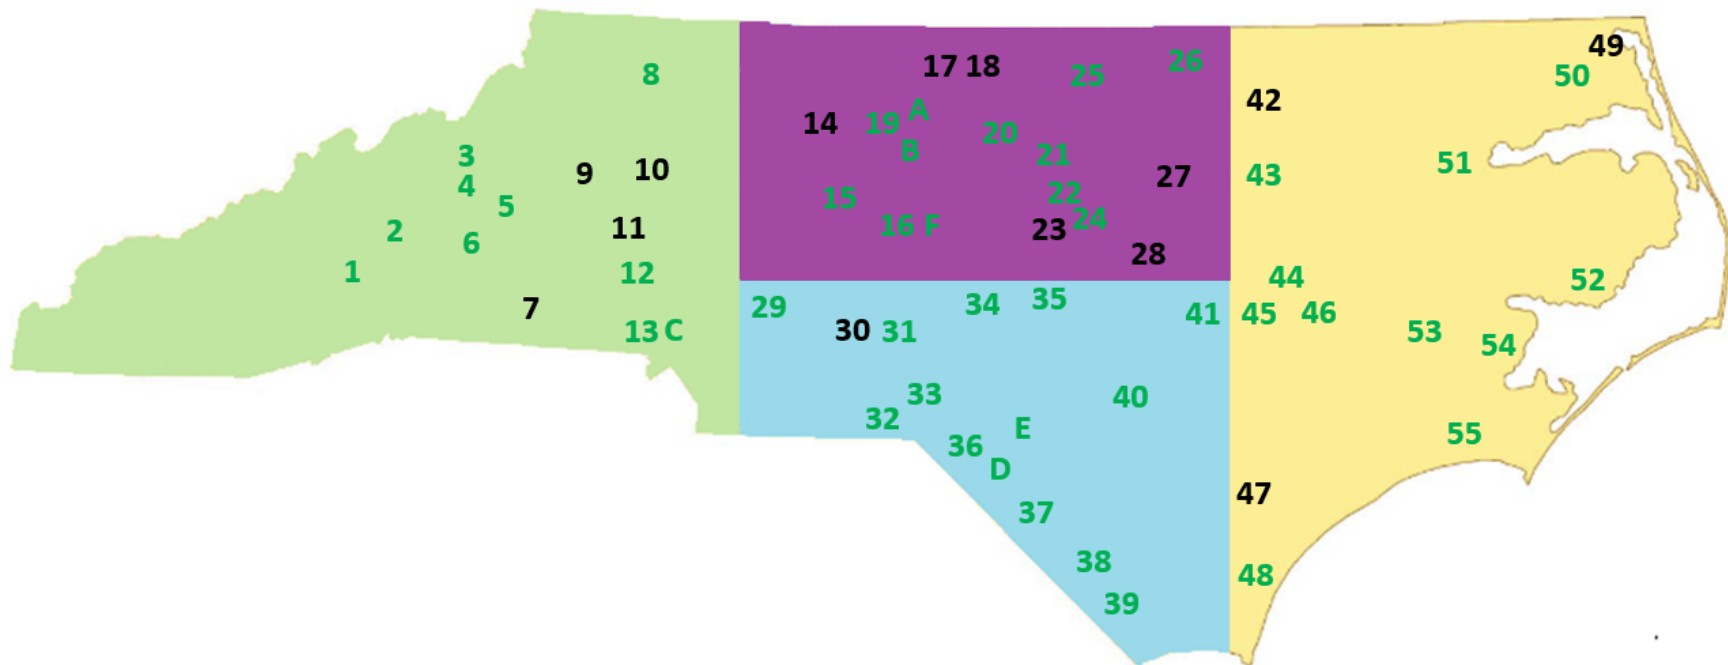

## Locations Served

- **Green Numbers** = Prisons with active Yokefellow ministries or **in process** of launching. (See **shading** on back.)
- **Black Numbers** = Prisons without Yokefellow ministries
- **Green Letters** = Detention Centers & Post-incarceration locations with active Yokefellow ministries or **in process** of launching. (See **shading** on back.)

\*Interactive version of map available at <http://yokefellowprisonministry.org/who-we-serve/>.