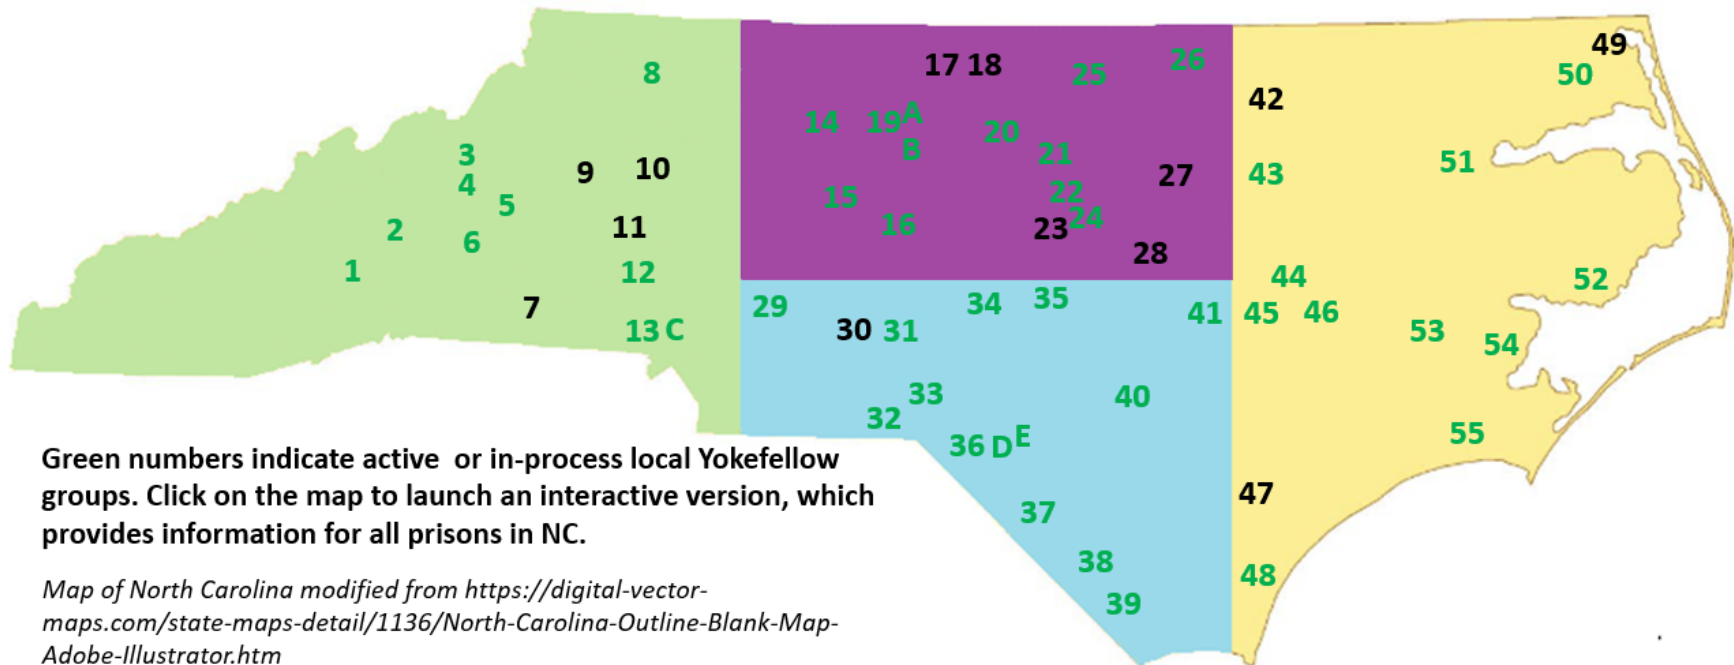

Locations Served

- **Green Numbers** = Prisons with active Yokefellow ministries or **in process** of launching. (See **shading** on back.)
- **Black Numbers** = Prisons without Yokefellow ministries
- **Green Letters** = Detention Centers & Post-incarceration locations with active Yokefellow ministries or **in process** of launching. (See **shading** on back.)

*Interactive version of map available at <http://yokefellowprisonministry.org/who-we-serve/>.